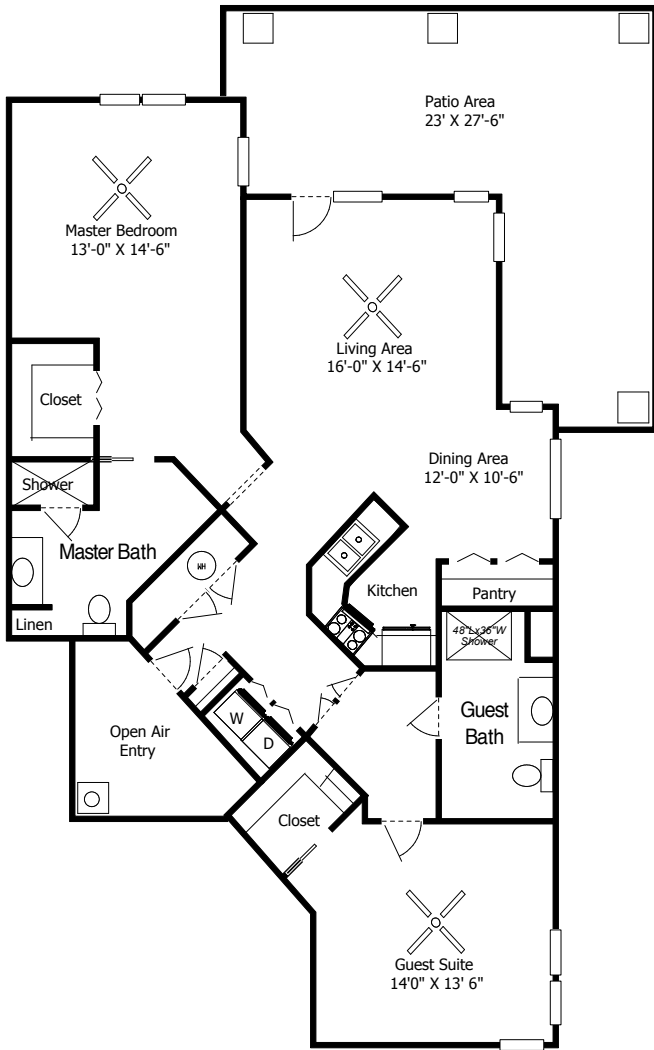

Garden Homes

La Montaña

1 Bedroom with Den
1 1/2 Bathrooms
1,034 Square Feet

La Tierra

2 Bedrooms
2 Bathrooms
1,204 Square Feet

Garden Homes

La Nube

2 Bedrooms
2 Bathrooms
1,270 Square Feet

El Cielo

2 Bedrooms
2 Bathrooms
1,278 Square Feet

Dimensions are approximate. Floor plans may vary from pictured plan.

Garden Homes

El Viento

2 Bedrooms

2 Bathrooms

1,353 Square Feet

El Arbol

2 Bedrooms with Den

2 Bathrooms

1,386 Square Feet

Dimensions are approximate. Floor plans may vary from pictured plan.

Garden Homes

El Canto

2 Bedrooms
2 Bathrooms
1,473 Square Feet

El Baile

2 Bedrooms
2 Bathrooms
1,533 Square Feet

Garden Homes

La Fiesta

2 Bedrooms with Den
2 Bathrooms
1,628 Square Feet

Dimensions are approximate. Floor plans may vary from pictured plan.