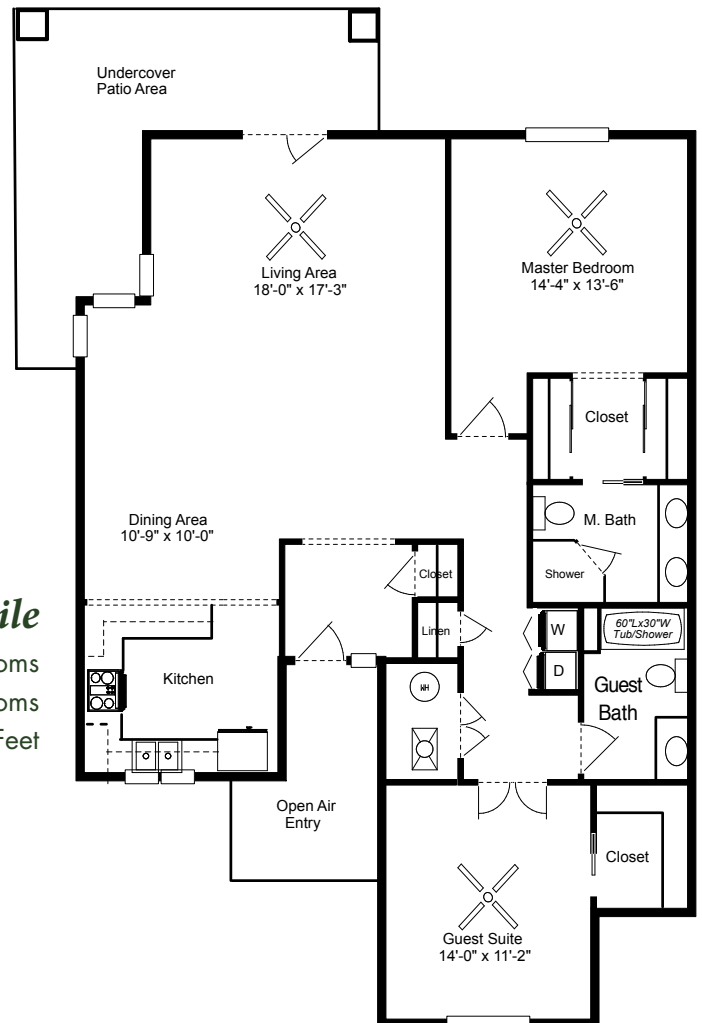

Garden Homes

La Montaña

1 Bedroom with Den
1 1/2 Bathrooms
1,034 Square Feet

La Tierra

2 Bedrooms
2 Bathrooms
1,204 Square Feet

Garden Homes

La Nube

2 Bedrooms
2 Bathrooms
1,270 Square Feet

El Cielo

2 Bedrooms
2 Bathrooms
1,278 Square Feet

Dimensions are approximate. Floor plans may vary from pictured plan.

Garden Homes

El Viento

2 Bedrooms

2 Bathrooms

1,353 Square Feet

El Arbol

2 Bedrooms with Den

2 Bathrooms

1,386 Square Feet

Dimensions are approximate. Floor plans may vary from pictured plan.

Garden Homes

El Canto

2 Bedrooms
2 Bathrooms
1,473 Square Feet

El Baile

2 Bedrooms
2 Bathrooms
1,533 Square Feet

Garden Homes

La Fiesta

2 Bedrooms with Den
2 Bathrooms
1,628 Square Feet

Dimensions are approximate. Floor plans may vary from pictured plan.