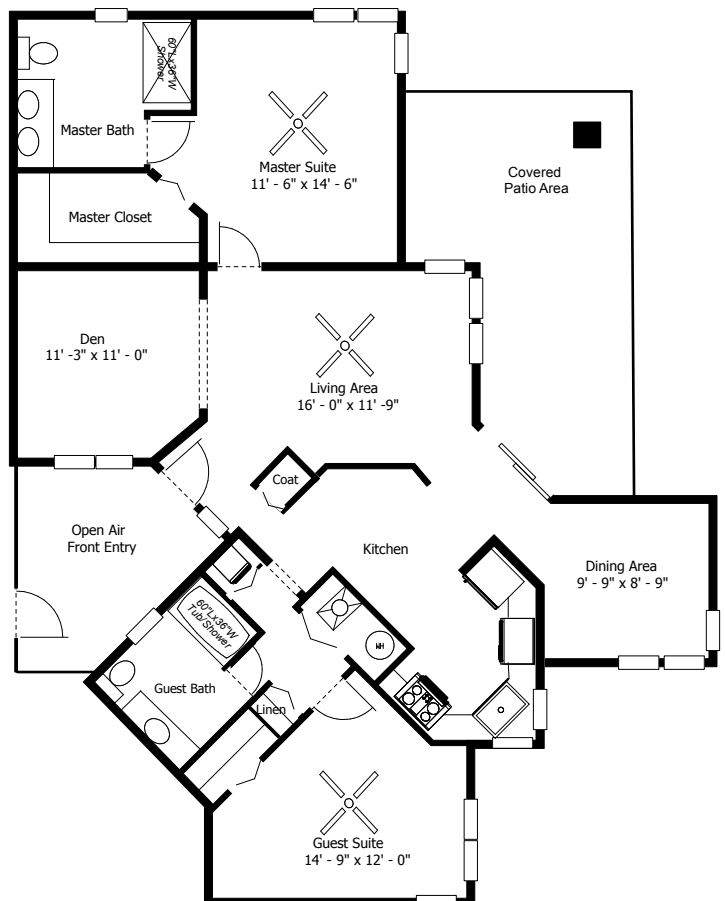

Garden Homes

La Montaña

1 Bedroom with Den
1 1/2 Bathrooms
1,034 Square Feet

La Tierra

2 Bedrooms
2 Bathrooms
1,204 Square Feet

Garden Homes

La Nube

2 Bedrooms
2 Bathrooms
1,270 Square Feet

El Cielo

2 Bedrooms
2 Bathrooms
1,278 Square Feet

Dimensions are approximate. Floor plans may vary from pictured plan.

Garden Homes

El Viento

2 Bedrooms

2 Bathrooms

1,353 Square Feet

El Arbol

2 Bedrooms with Den

2 Bathrooms

1,386 Square Feet

Dimensions are approximate. Floor plans may vary from pictured plan.

Garden Homes

El Canto

2 Bedrooms
2 Bathrooms
1,473 Square Feet

El Baile

2 Bedrooms
2 Bathrooms
1,533 Square Feet

Garden Homes

La Fiesta

2 Bedrooms with Den
2 Bathrooms
1,628 Square Feet

Dimensions are approximate. Floor plans may vary from pictured plan.