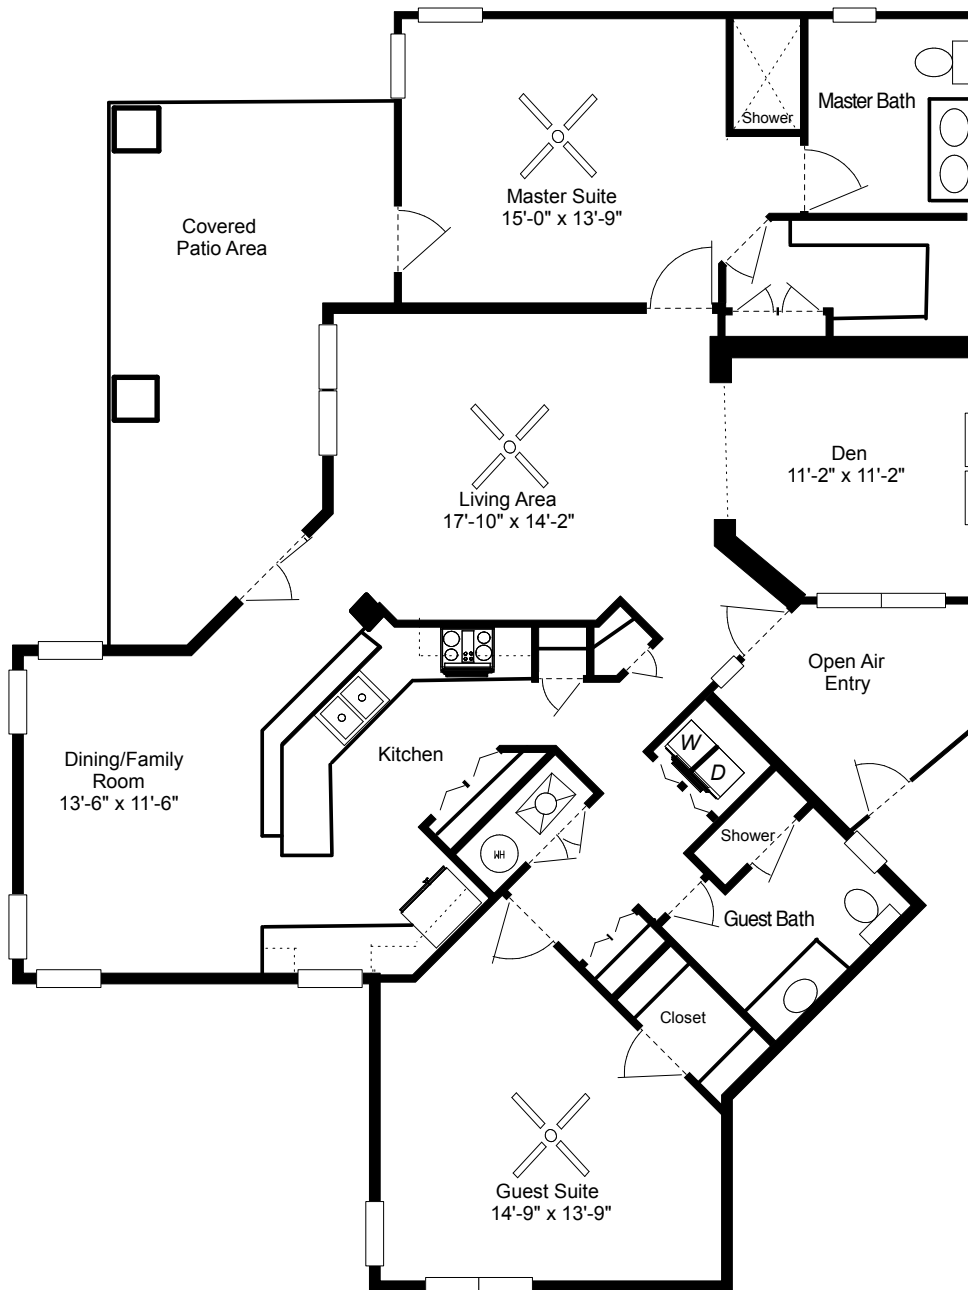

Garden Homes

La Montaña

1 Bedroom with Den
1 1/2 Bathrooms
1,034 Square Feet

La Tierra

2 Bedrooms
2 Bathrooms
1,204 Square Feet

Garden Homes

La Nube

2 Bedrooms
2 Bathrooms
1,270 Square Feet

El Cielo

2 Bedrooms
2 Bathrooms
1,278 Square Feet

Dimensions are approximate. Floor plans may vary from pictured plan.

Garden Homes

El Viento

2 Bedrooms

2 Bathrooms

1,353 Square Feet

El Arbol

2 Bedrooms with Den

2 Bathrooms

1,386 Square Feet

Dimensions are approximate. Floor plans may vary from pictured plan.

Garden Homes

El Canto

2 Bedrooms
2 Bathrooms
1,473 Square Feet

El Baile

2 Bedrooms
2 Bathrooms
1,533 Square Feet

Garden Homes

La Fiesta

2 Bedrooms with Den
2 Bathrooms
1,628 Square Feet

Dimensions are approximate. Floor plans may vary from pictured plan.