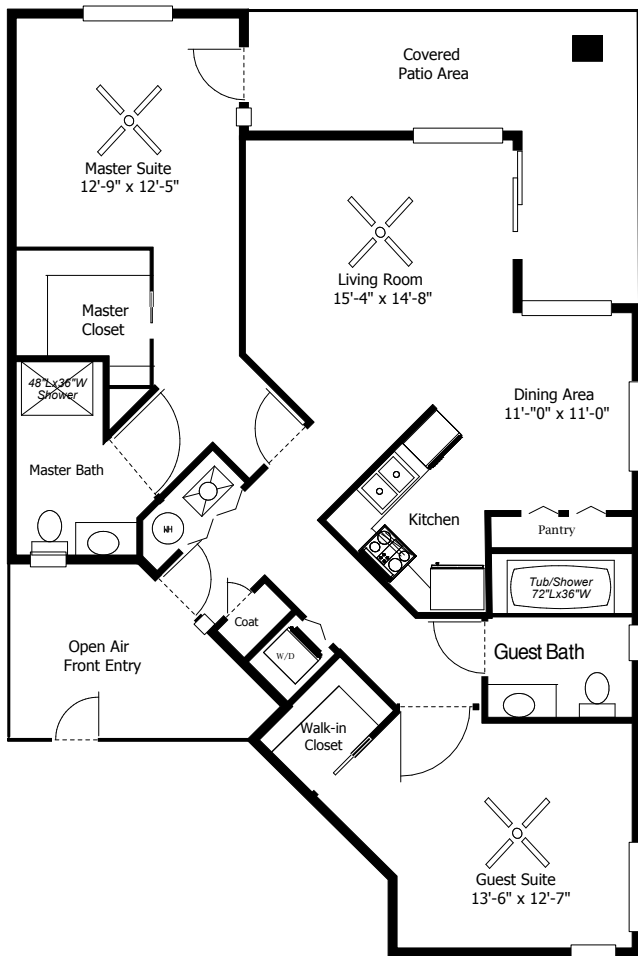

Garden Homes

La Montaña

1 Bedroom with Den
1 1/2 Bathrooms
1,034 Square Feet

La Tierra

2 Bedrooms
2 Bathrooms
1,204 Square Feet

Garden Homes

La Nube

2 Bedrooms
2 Bathrooms
1,270 Square Feet

El Cielo

2 Bedrooms
2 Bathrooms
1,278 Square Feet

Dimensions are approximate. Floor plans may vary from pictured plan.

Garden Homes

El Viento

2 Bedrooms

2 Bathrooms

1,353 Square Feet

El Arbol

2 Bedrooms with Den

2 Bathrooms

1,386 Square Feet

Dimensions are approximate. Floor plans may vary from pictured plan.

Garden Homes

El Canto

2 Bedrooms
2 Bathrooms
1,473 Square Feet

El Baile

2 Bedrooms
2 Bathrooms
1,533 Square Feet

Garden Homes

La Fiesta

2 Bedrooms with Den
2 Bathrooms
1,628 Square Feet

Dimensions are approximate. Floor plans may vary from pictured plan.