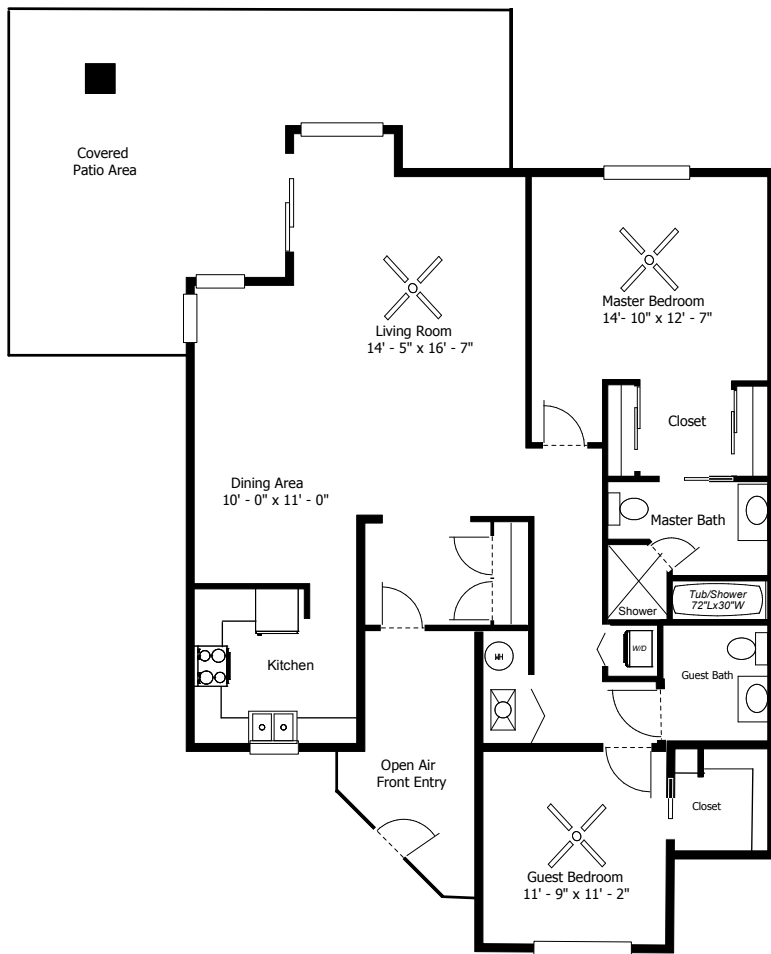

Garden Homes

La Montaña

1 Bedroom with Den
1 1/2 Bathrooms
1,034 Square Feet

La Tierra

2 Bedrooms
2 Bathrooms
1,204 Square Feet

Garden Homes

La Nube

2 Bedrooms
2 Bathrooms
1,270 Square Feet

El Cielo

2 Bedrooms
2 Bathrooms
1,278 Square Feet

Dimensions are approximate. Floor plans may vary from pictured plan.

Garden Homes

El Viento

2 Bedrooms

2 Bathrooms

1,353 Square Feet

El Arbol

2 Bedrooms with Den

2 Bathrooms

1,386 Square Feet

Dimensions are approximate. Floor plans may vary from pictured plan.

Garden Homes

El Canto

2 Bedrooms
2 Bathrooms
1,473 Square Feet

El Baile

2 Bedrooms
2 Bathrooms
1,533 Square Feet

Garden Homes

La Fiesta

2 Bedrooms with Den
2 Bathrooms
1,628 Square Feet

Dimensions are approximate. Floor plans may vary from pictured plan.