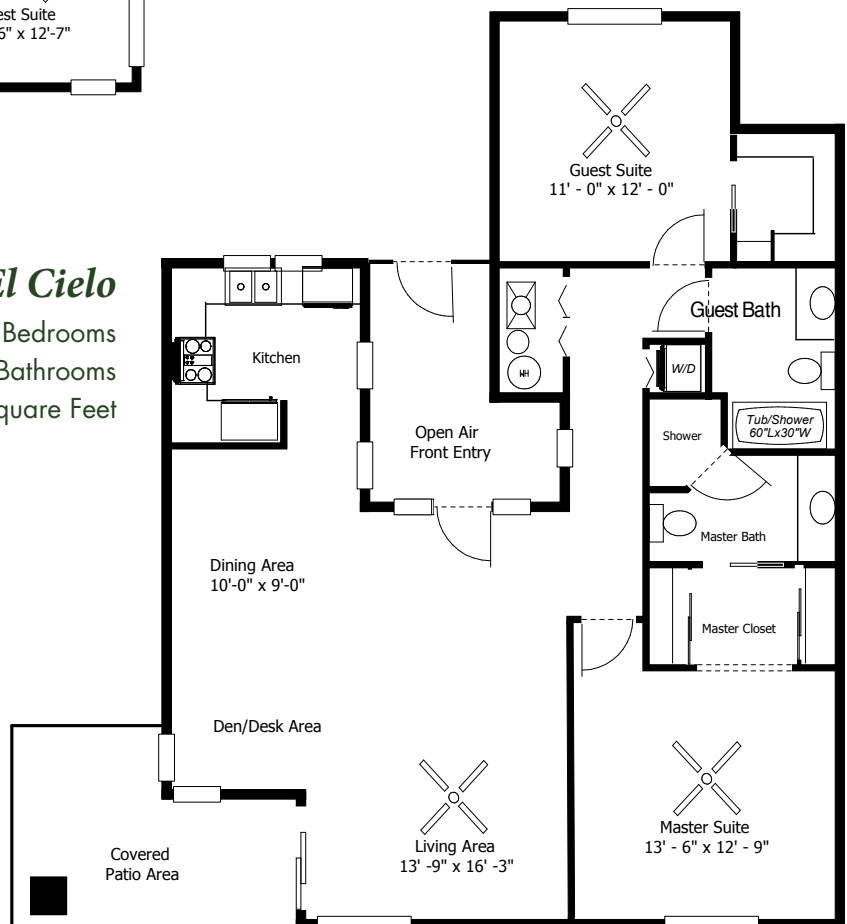

Garden Homes

La Montaña

1 Bedroom with Den
1 1/2 Bathrooms
1,034 Square Feet

La Tierra

2 Bedrooms
2 Bathrooms
1,204 Square Feet

Garden Homes

La Nube

2 Bedrooms
2 Bathrooms
1,270 Square Feet

El Cielo

2 Bedrooms
2 Bathrooms
1,278 Square Feet

Dimensions are approximate. Floor plans may vary from pictured plan.

Garden Homes

El Viento

2 Bedrooms

2 Bathrooms

1,353 Square Feet

El Arbol

2 Bedrooms with Den

2 Bathrooms

1,386 Square Feet

Dimensions are approximate. Floor plans may vary from pictured plan.

Garden Homes

El Canto

2 Bedrooms
2 Bathrooms
1,473 Square Feet

El Baile

2 Bedrooms
2 Bathrooms
1,533 Square Feet

Garden Homes

La Fiesta

2 Bedrooms with Den
2 Bathrooms
1,628 Square Feet

Dimensions are approximate. Floor plans may vary from pictured plan.