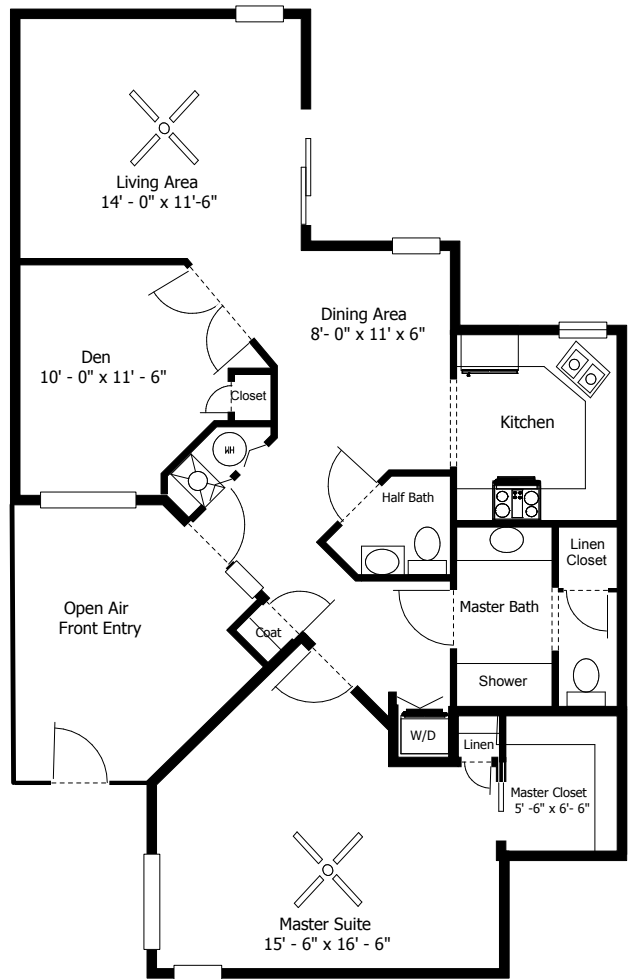

Garden Homes

La Montaña

1 Bedroom with Den
1 1/2 Bathrooms
1,034 Square Feet

La Tierra

2 Bedrooms
2 Bathrooms
1,204 Square Feet

Garden Homes

La Nube

2 Bedrooms
2 Bathrooms
1,270 Square Feet

El Cielo

2 Bedrooms
2 Bathrooms
1,278 Square Feet

Dimensions are approximate. Floor plans may vary from pictured plan.

Garden Homes

El Viento

2 Bedrooms

2 Bathrooms

1,353 Square Feet

El Arbol

2 Bedrooms with Den

2 Bathrooms

1,386 Square Feet

Dimensions are approximate. Floor plans may vary from pictured plan.

Garden Homes

El Canto

2 Bedrooms
2 Bathrooms
1,473 Square Feet

El Baile

2 Bedrooms
2 Bathrooms
1,533 Square Feet

Garden Homes

La Fiesta

2 Bedrooms with Den
2 Bathrooms
1,628 Square Feet

Dimensions are approximate. Floor plans may vary from pictured plan.