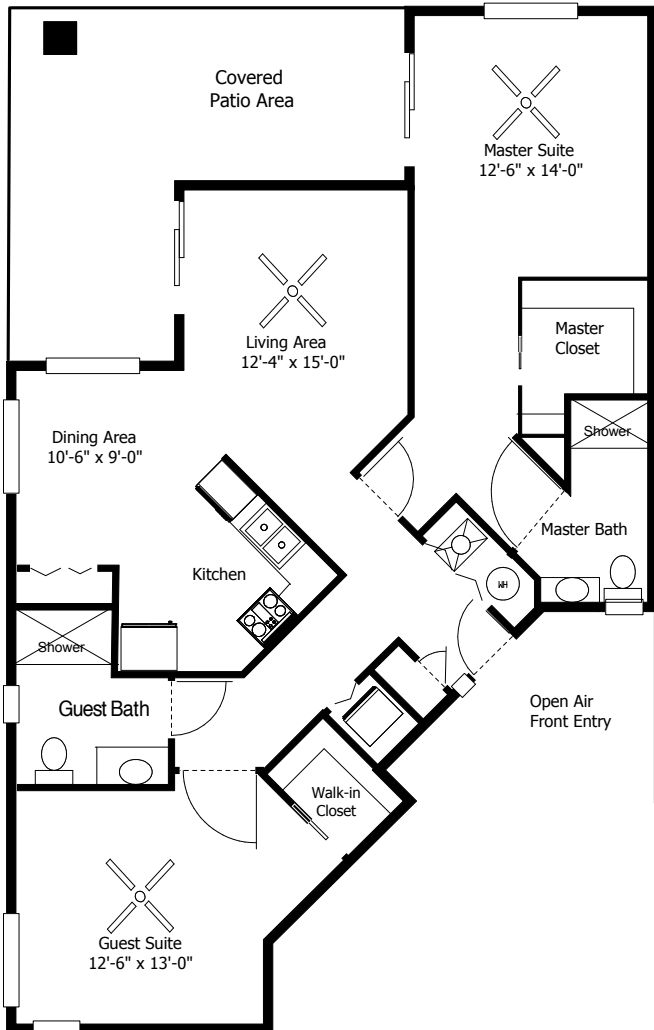

Garden Homes

La Montaña

1 Bedroom with Den
1 1/2 Bathrooms
1,034 Square Feet

La Tierra

2 Bedrooms
2 Bathrooms
1,204 Square Feet

Garden Homes

La Nube

2 Bedrooms
2 Bathrooms
1,270 Square Feet

El Cielo

2 Bedrooms
2 Bathrooms
1,278 Square Feet

Dimensions are approximate. Floor plans may vary from pictured plan.

Garden Homes

El Viento

2 Bedrooms

2 Bathrooms

1,353 Square Feet

El Arbol

2 Bedrooms with Den

2 Bathrooms

1,386 Square Feet

Dimensions are approximate. Floor plans may vary from pictured plan.

Garden Homes

El Canto

2 Bedrooms
2 Bathrooms
1,473 Square Feet

El Baile

2 Bedrooms
2 Bathrooms
1,533 Square Feet

Garden Homes

La Fiesta

2 Bedrooms with Den
2 Bathrooms
1,628 Square Feet

Dimensions are approximate. Floor plans may vary from pictured plan.